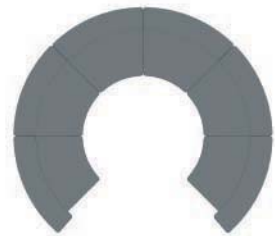

RD45 45 degree section reception desk system

**dimensions:**

lower surface: 16" w x 29" h  
 upper surface: 6" w x 42" h

**panel dimensions:**

lower panel: 23.875" w x 28" h  
 upper panel: 23.875" w x 10.5" h

RD45.2 overall dimensions:  
 51.25" w x 22.5" d  
 Weight: 29 lbs  
 Cases: 0.5

RD45.5 overall dimensions:  
 68.5" w x 51" d  
 Weight: 62 lbs  
 Cases: 1.25

RD45.3 overall dimensions:  
 64.5" w x 28" d  
 Weight: 40 lbs  
 Cases: 0.75

RD45.6 overall dimensions:  
 68.5" w x 62" d  
 Weight: 73 lbs  
 Cases: 1.5

RD45.4 overall dimensions:  
 68.5" w x 34" d  
 Weight: 51 lbs  
 Cases: 1.0